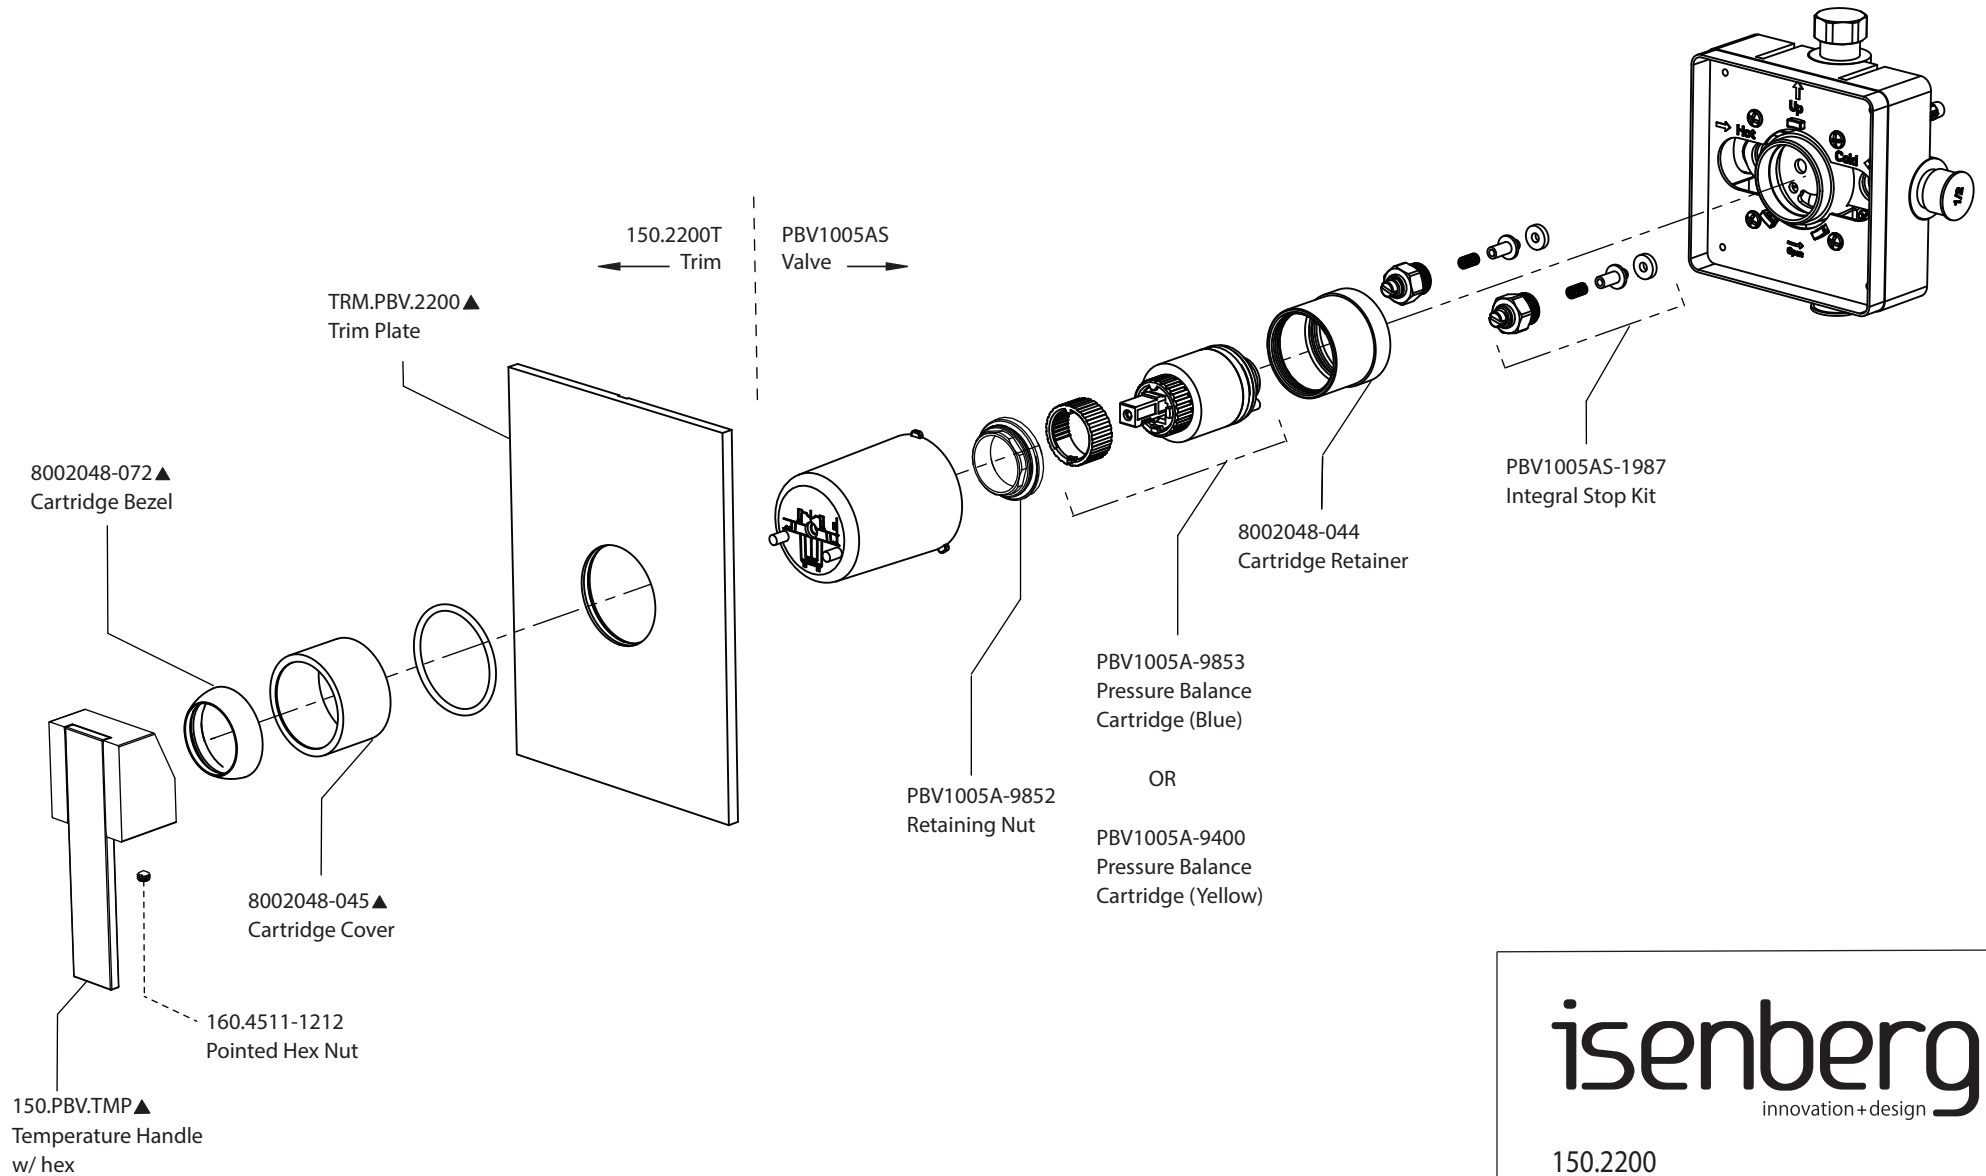

Product Parts Breakdown

isenberg
innovation+design

150.2200

Ver 2.55